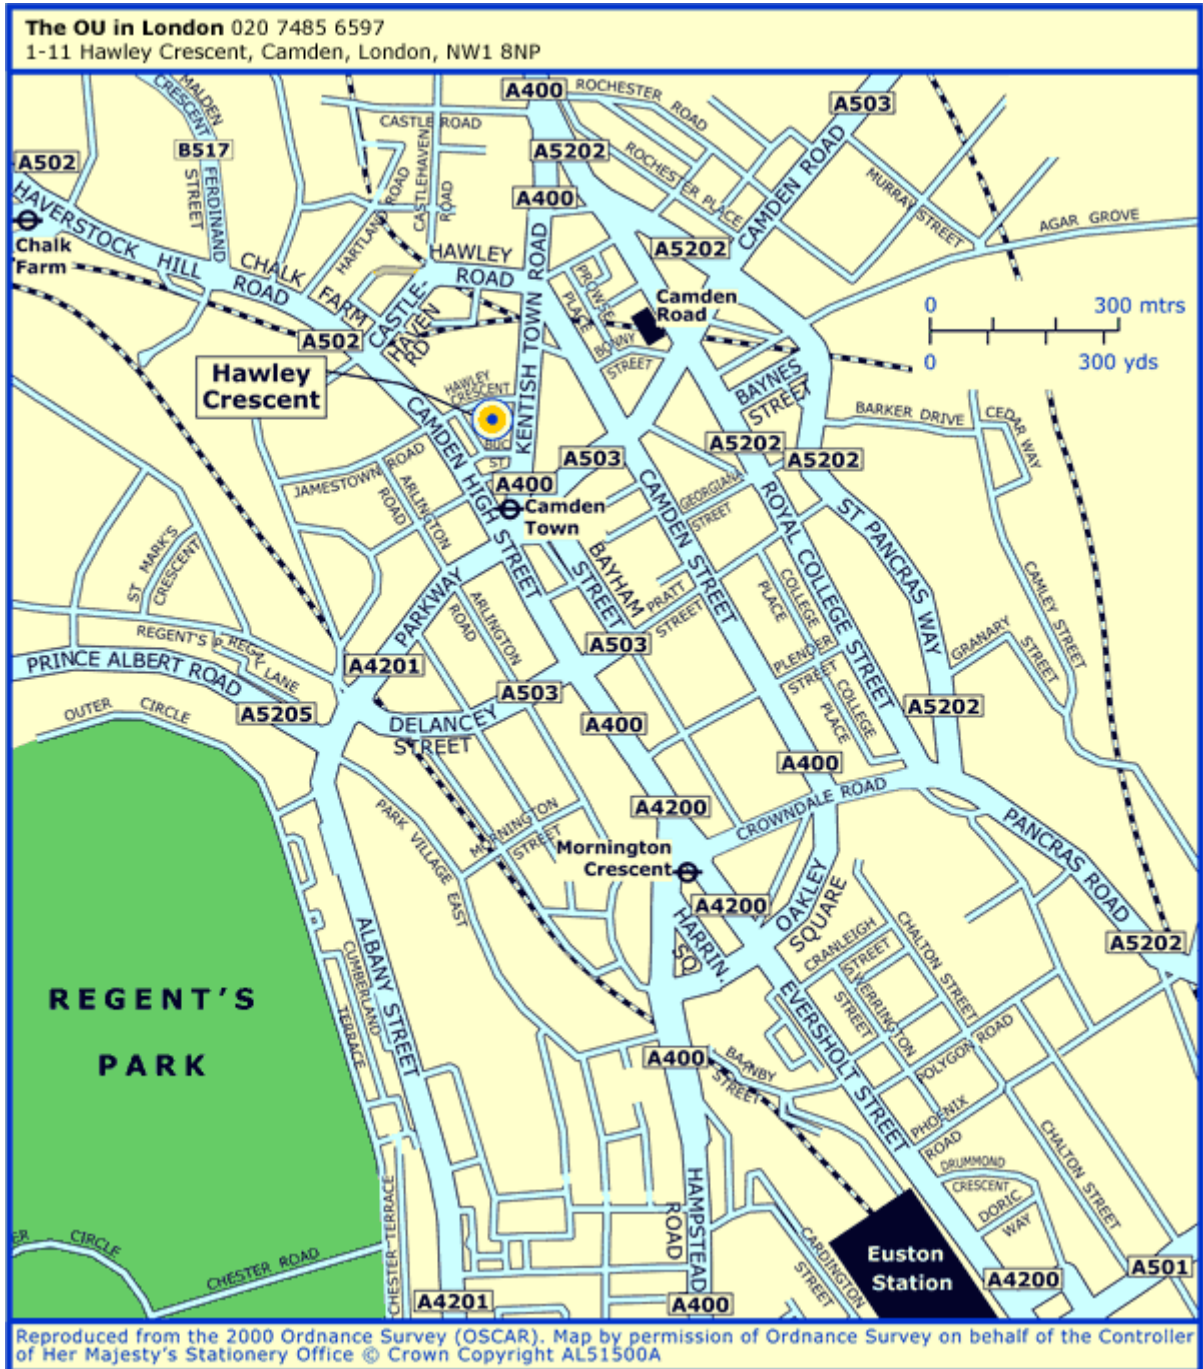

The Open University in London

London area map

Location

The Open University in London, 1-11 Hawley Crescent, Camden Town, London NW1 8NP.

Directions:

Travel

London Underground - Camden Town (Northern Line), and rail - Camden Road (Silverlink) are both a short walk from the Regional Centre. Buses: C2, 24, 27, 29, 31, 46, 88, 134, 168, 214, 253, 274.

Access

The regional centre is fully accessible for visitors with mobility difficulties.